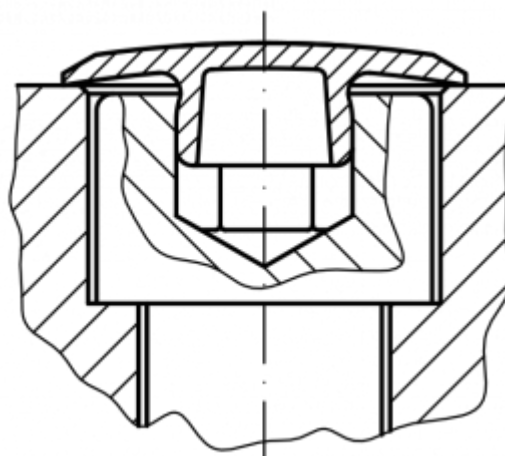

Data Sheet

Article number: 59GPN340SW3
Description: KLEE Cover plug GPN340 SW3 - \varnothing 12
Note: 12

Measures

A = 12
C = 3.3
H = 2.3
M = 4.3