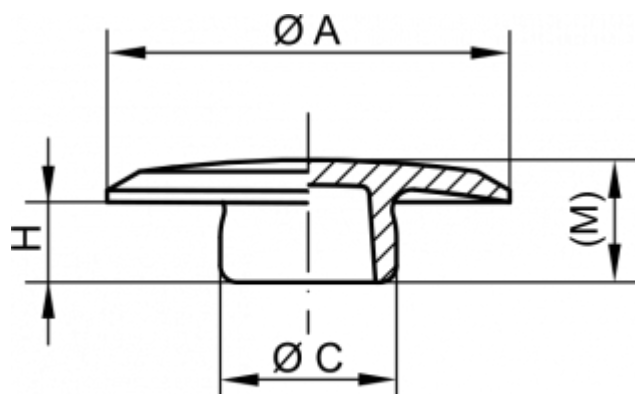

Data Sheet

Article number: 59GPN340SW3
Description: KLEE Cover plug GPN340 SW3 - \varnothing 12
Note: 12

Measures

A = 12
C = 3.3
H = 2.3
M = 4.3